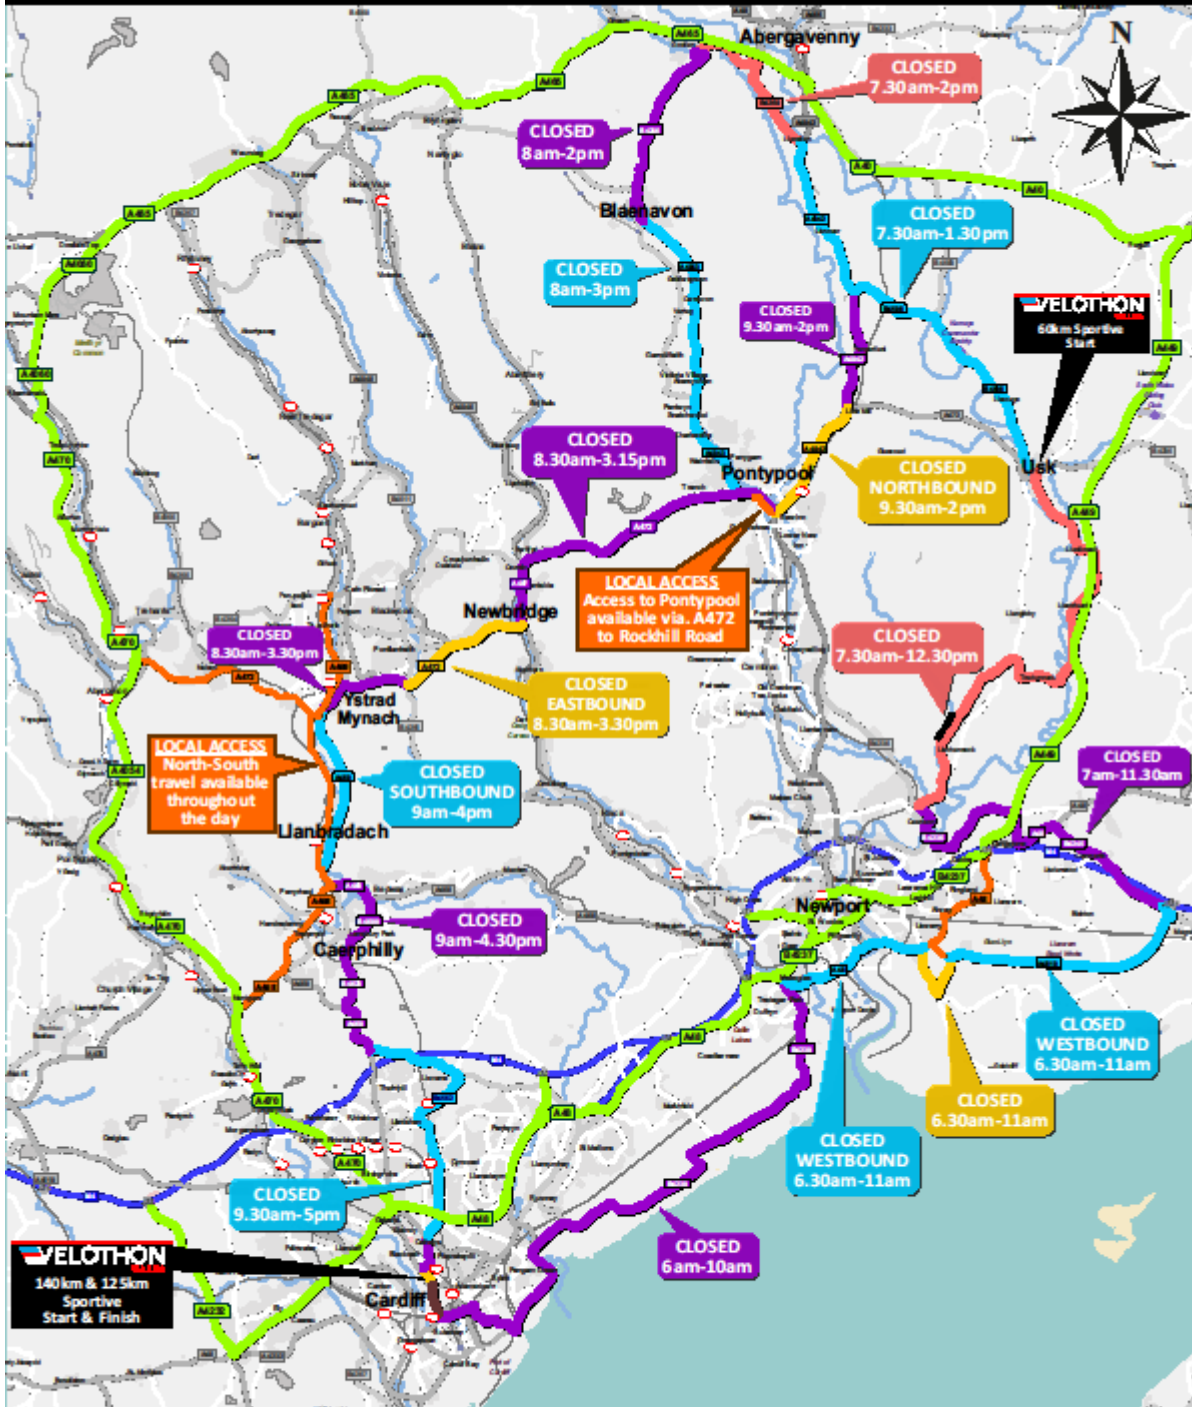

Associated British Ports

South Wales

Ports of Cardiff & Newport

NOTICE TO PORT USERS 16 of 2018

VELOTHON WALES 2018

Port Users are advised that on **Sunday 8th July 2018**
between **6.00 am and 12:00 pm**

The Velothon Wales 2018 will be on the roads of South Wales. There will be extensive road closures in place during the morning which will mean access to the ports of Cardiff (via Rover Way) and Newport (via A48/Docks Way/Usk Way) will not be possible in these times via the main East Gate entrances. During this time the West Gates at both ports will be open.

After this period access will return to normal and the West Gates closed as per usual. In the afternoon there will be rolling road closures as an elite race passes by, however, delays will only be for a matter of minutes.

Please consult the attached maps for specific locations and timings.

All routes highlighted in **GREEN** offer alternative travel throughout the event

All routes highlighted in **ORANGE** offer access to properties in the local area