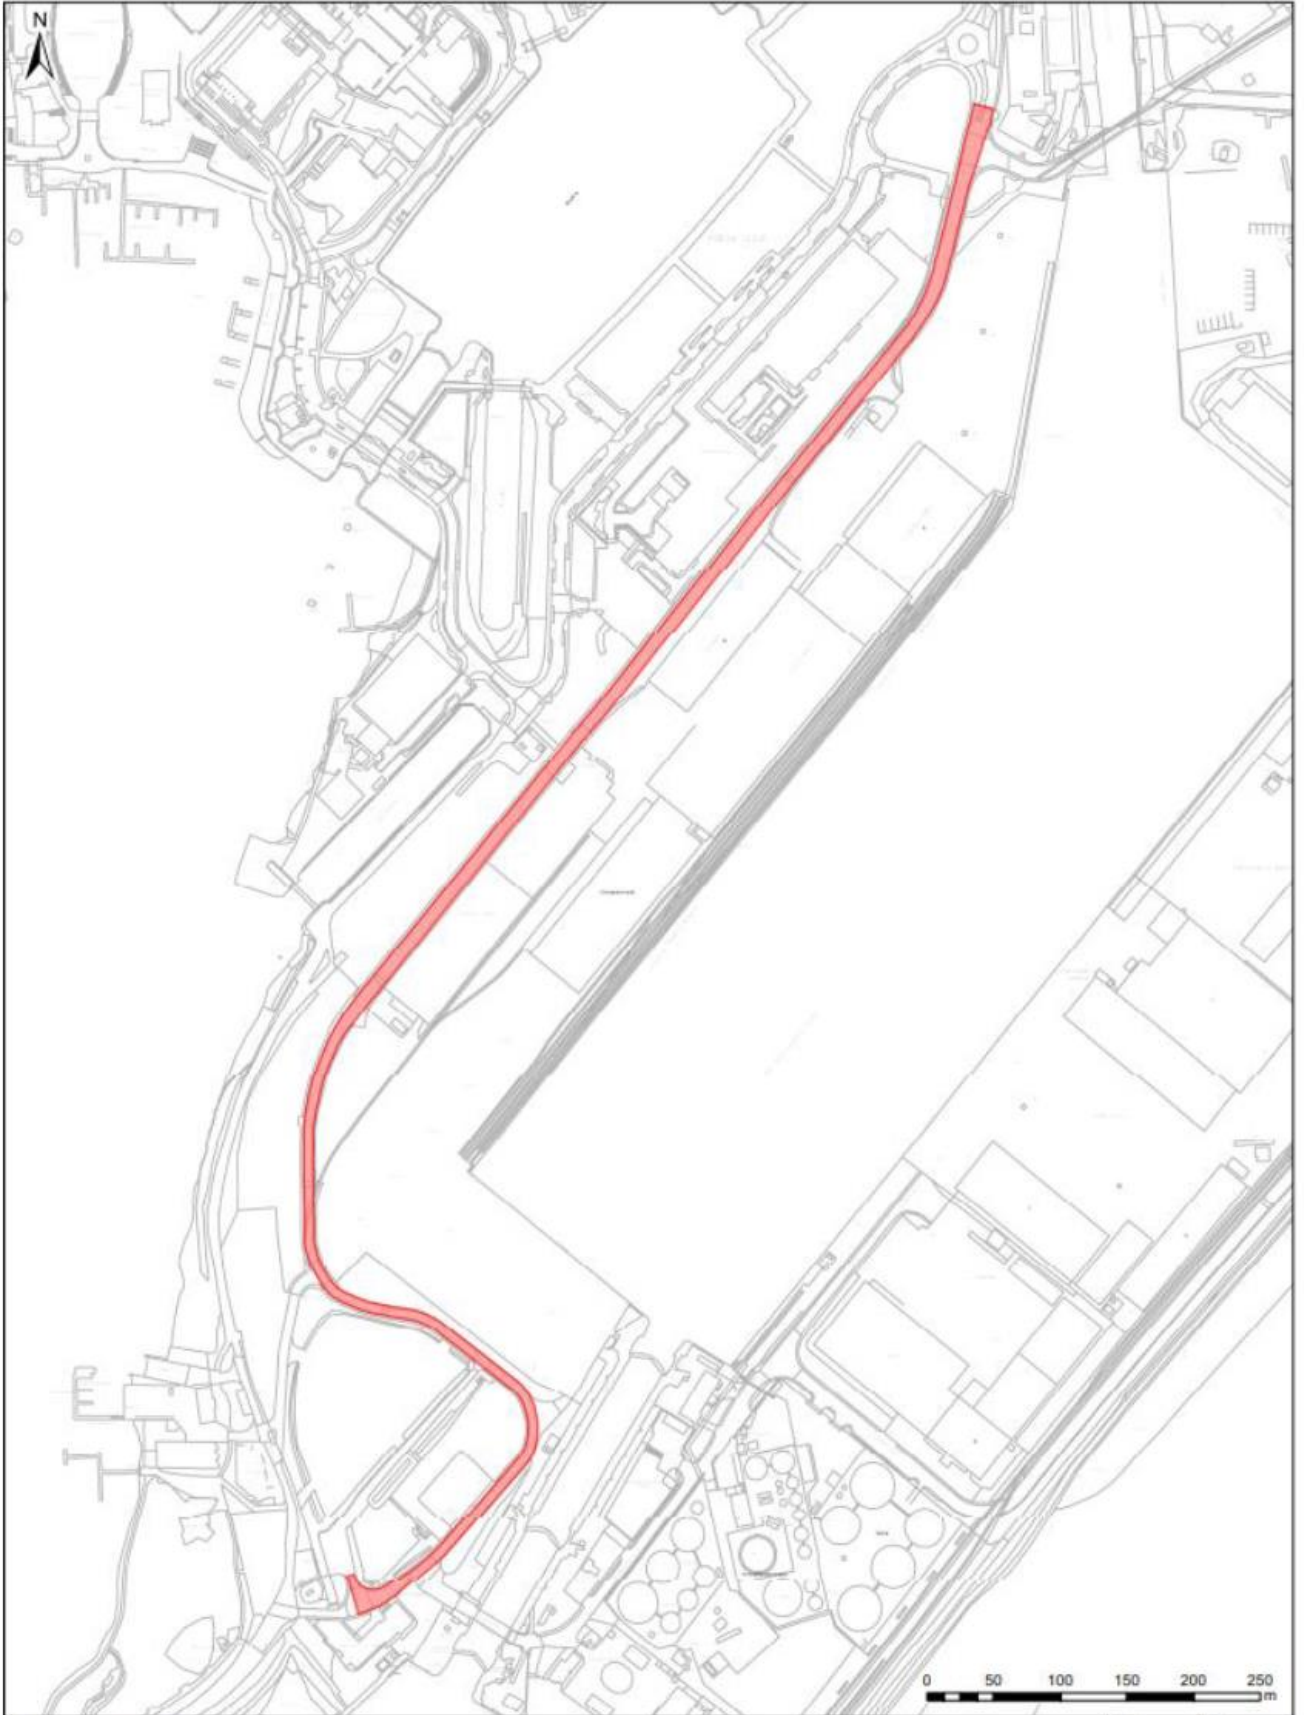

© Crown copyright and database rights 2021 Ordnance Survey 0100031673

Cargo Road - Port of Cardiff

Date	By
21/09/21	AJB
Scale	
1:3,500 @ A3